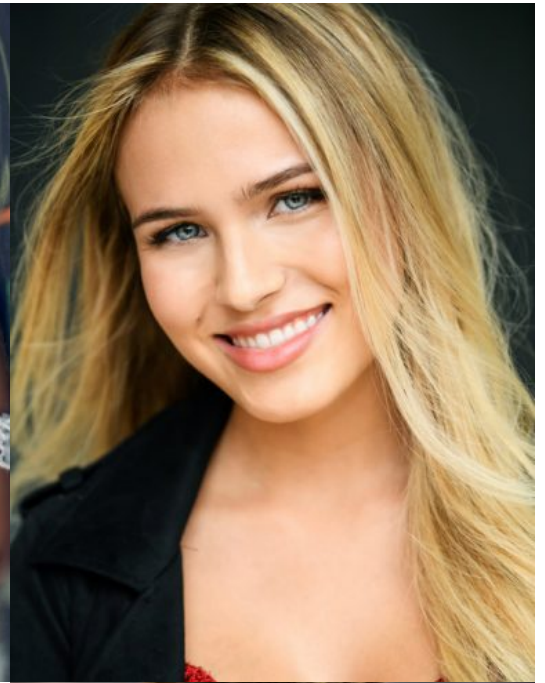

## Tommi Rose

**Gender:** Female

**Age:** 20

**Height:** 163cm/5ft 4inch

**Weight (lbs):** 105

**Chest/Bust:** 32

**Waist:** 23

**Hips:** 30

**Hair Color:** Brown

**Hair Length:** Long

**Eye Color:** Blue

**Dress Size:** 2

**Shoe Size:** 7

**Additional Skills:** Singing

**Gallery:**

**Biography:**

Tomi Rose is a model/actress from South Florida. She began her career in the entertainment industry as a baby model for newborn products.

Tommi has gained great fame for her role as Simone in the popular television series "I Am Frankie". She made her debut in the second season in 2018 after appearing in the movie BFF in 2016.